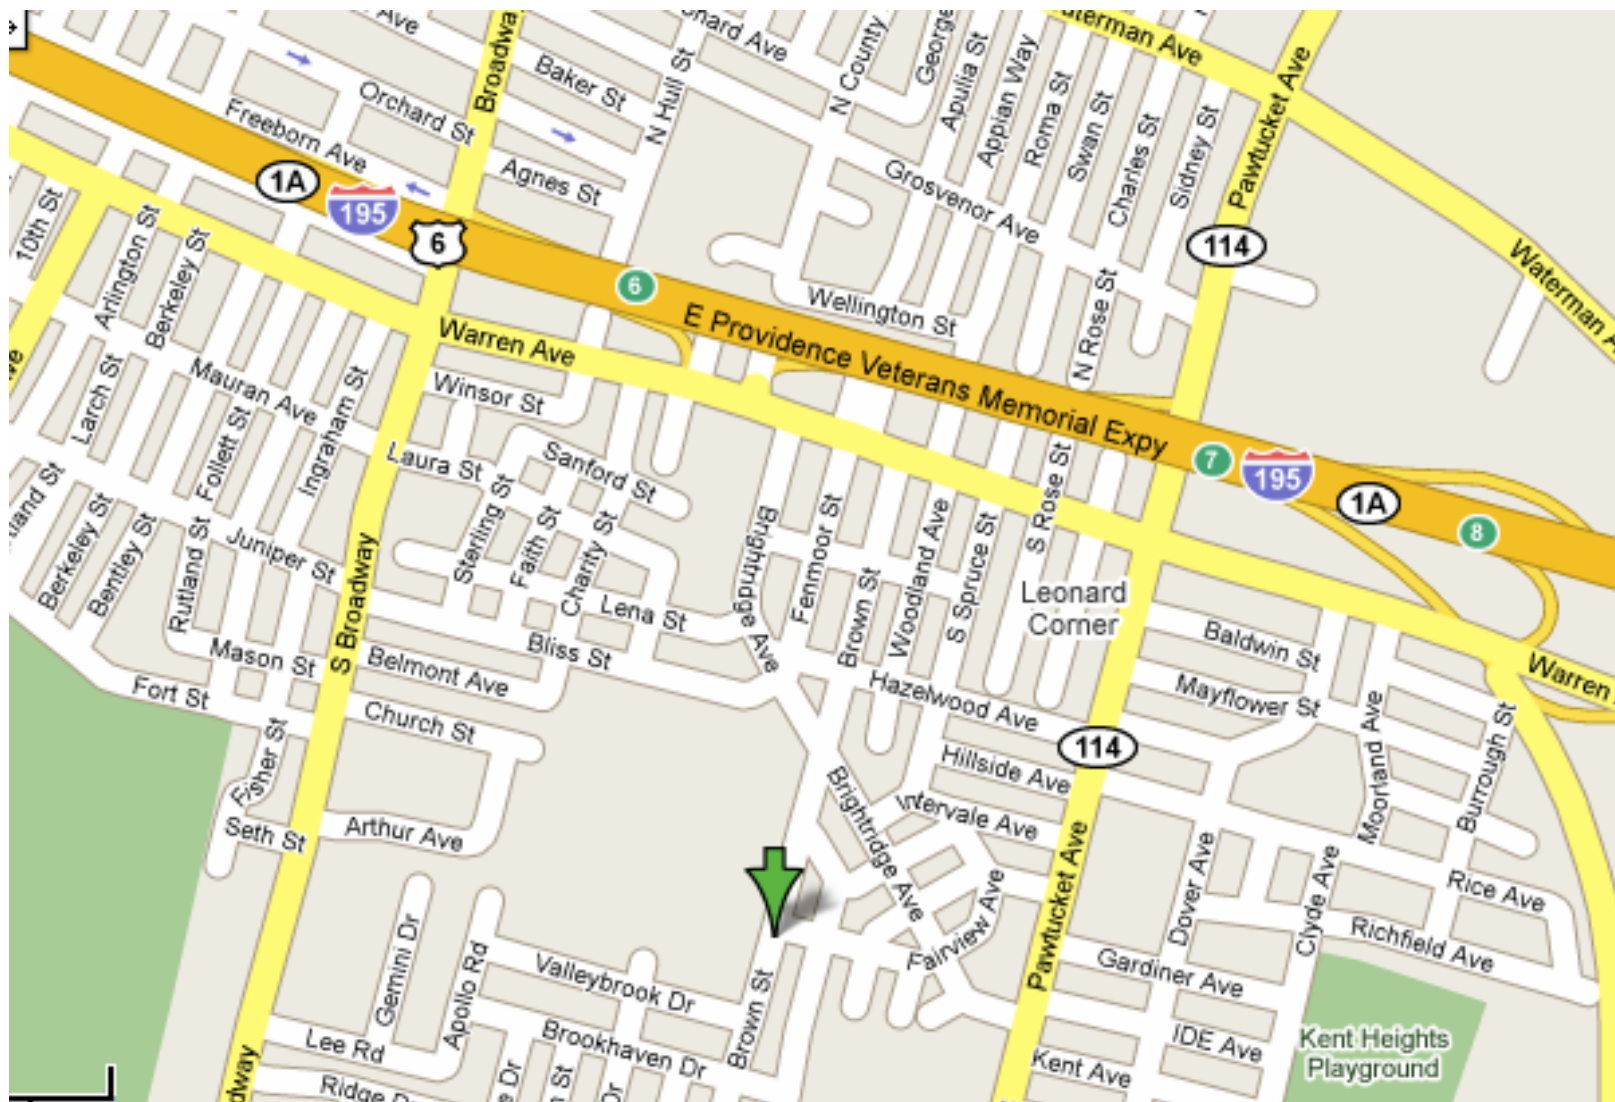

# Cruisin' to the Tunes Show this Sunday, May 18, 2008

Martin Middle School, 111 Brown Street, East Providence, RI

From 195 East from Providence—Take Exit 6 toward Broadway, turn left on Warren Ave., turn right onto Brown Street.

From 195 West from say Fall River—Take Exit 6 towards Route 103/US 44 E. Providence, turn left at Broadway, turn left at Bliss St., turn right onto Brightbridge Ave., turn right at Brown Street.

For more details to the show, go to [http://martinmiddleschool.com/Car\\_Show\\_2008.htm](http://martinmiddleschool.com/Car_Show_2008.htm)