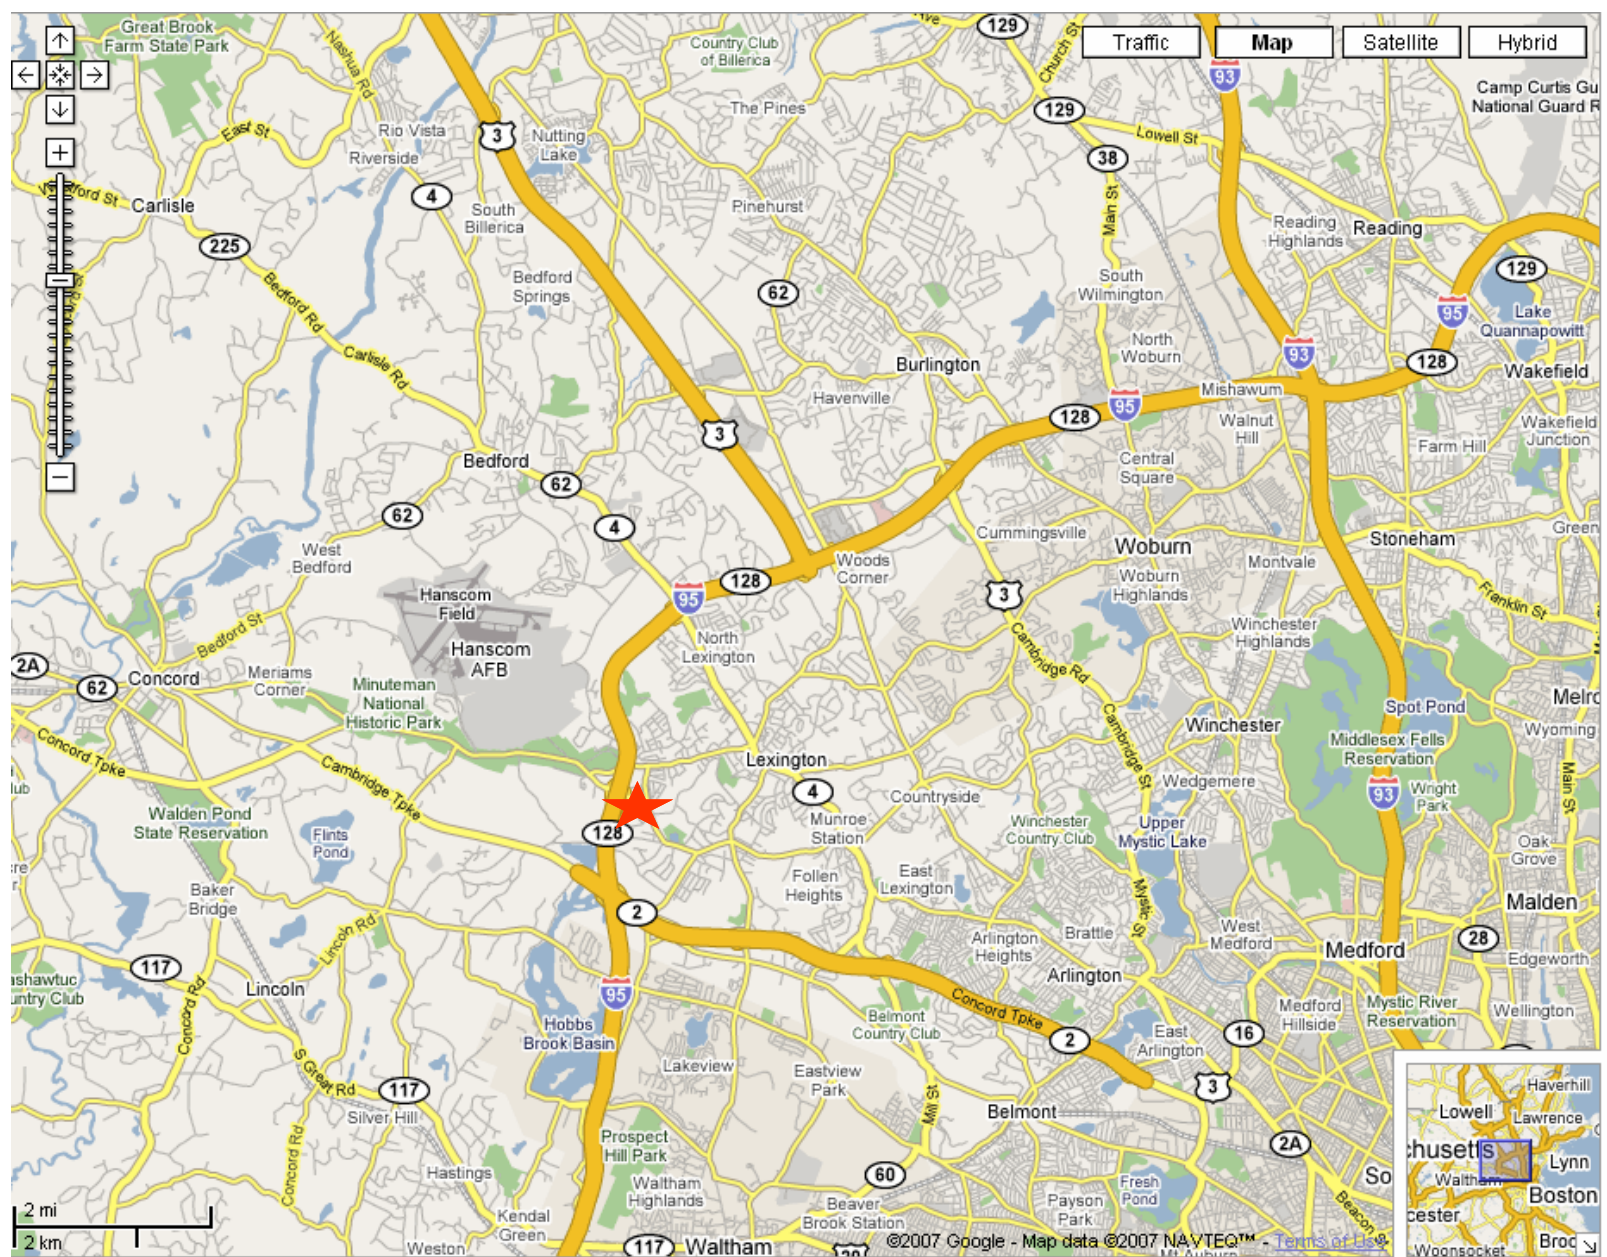

Maps for the Spring Dustoff “Rendezvous”

General Location of the rest area off of Rte128/95 North
(see next page for detailed map)

Rest Area on Rte 128/95 North, just after the exit for 2A east.

Directions from I-89 to the show

TAKE EXIT 7 TO RTE. 103 EAST. TAKE THE VERY FIRST RIGHT ONTO KEARSARGE RD. & TRAVEL 1½ MILE TO GATE G ON THE LEFT.

Meeting place at rest area near intersection of 2A and 128/95 N