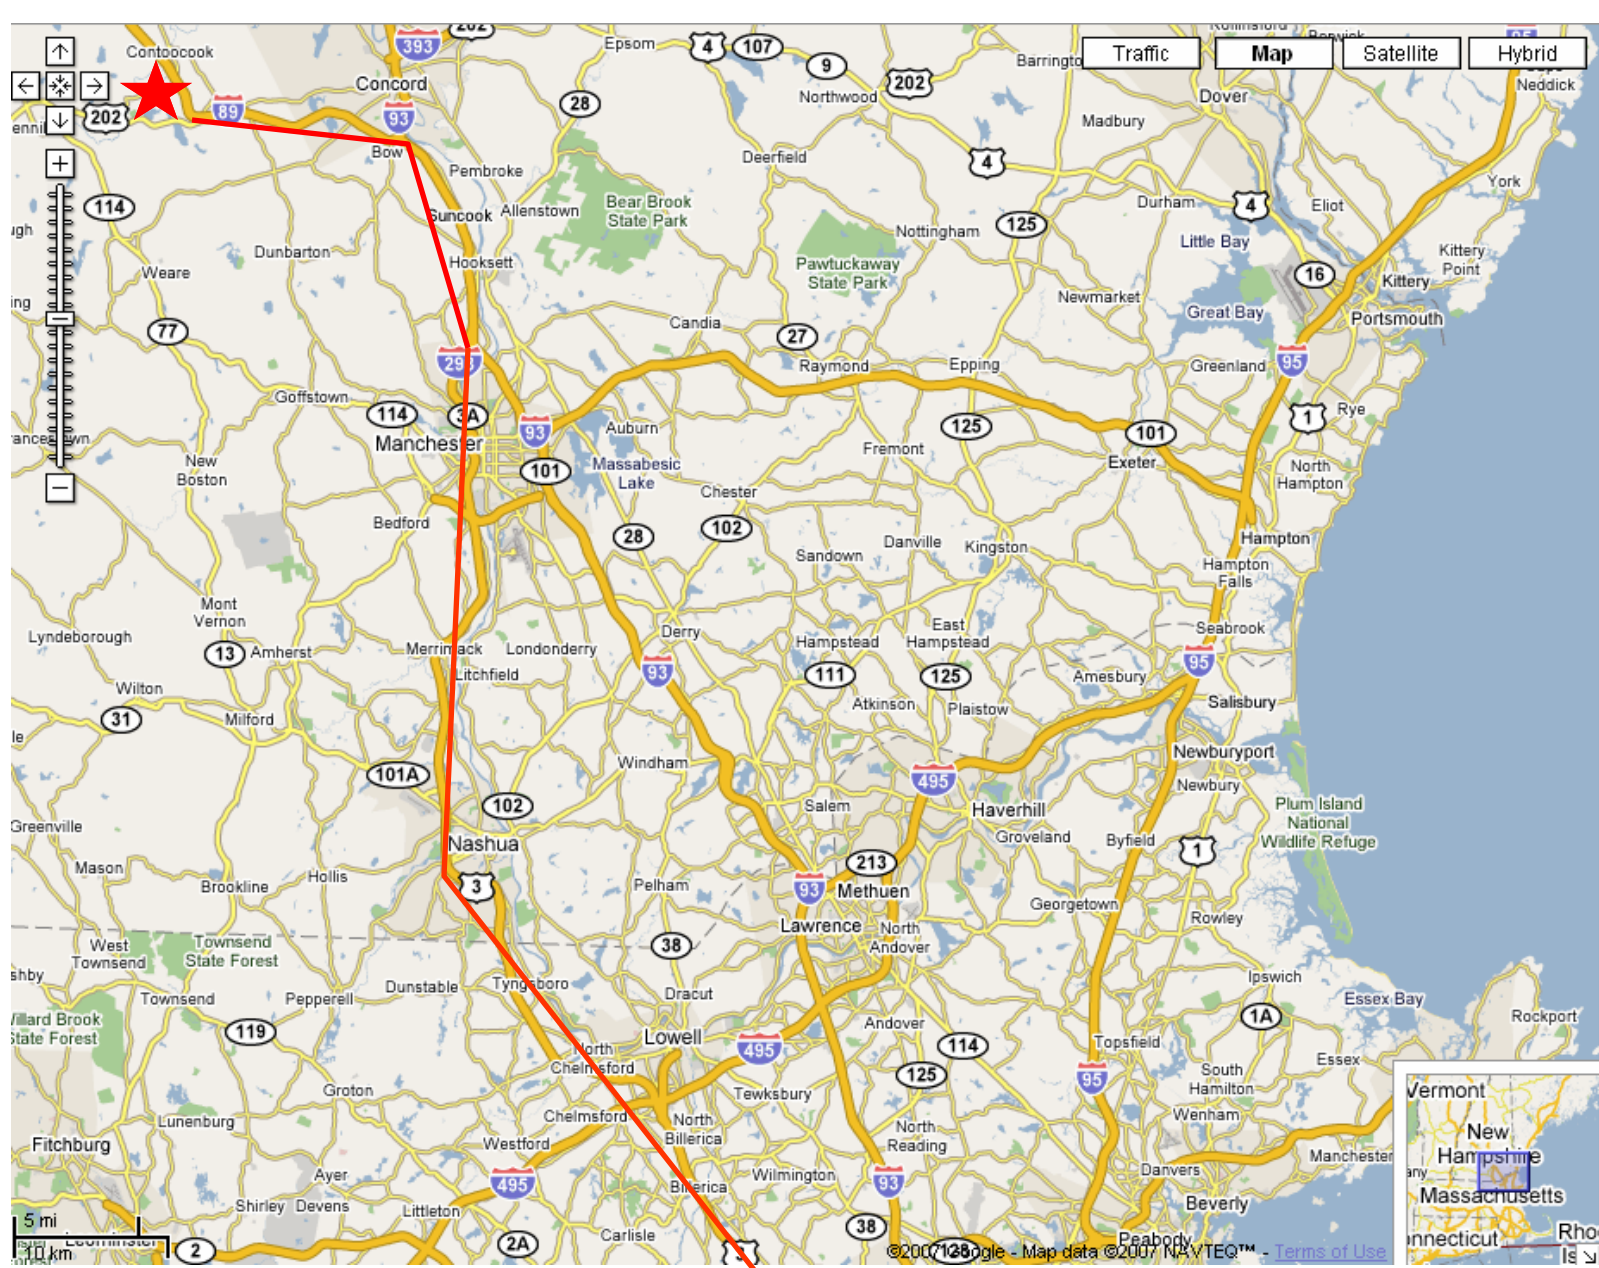

Maps for the Spring Dustoff “Rendezvous”

General Location of the rest area off of Rte128/95 North
(see next page for detailed map)

Rest Area on Rte 128/95 North, just after the exit for 2A east.

Directions from I-89 to the show

TAKE EXIT 7 TO RTE. 103 EAST. TAKE THE VERY FIRST RIGHT ONTO KEARSARGE RD. & TRAVEL 1½ MILE TO GATE G ON THE LEFT.

Meeting place at rest area near intersection of 2A and 128/95 N