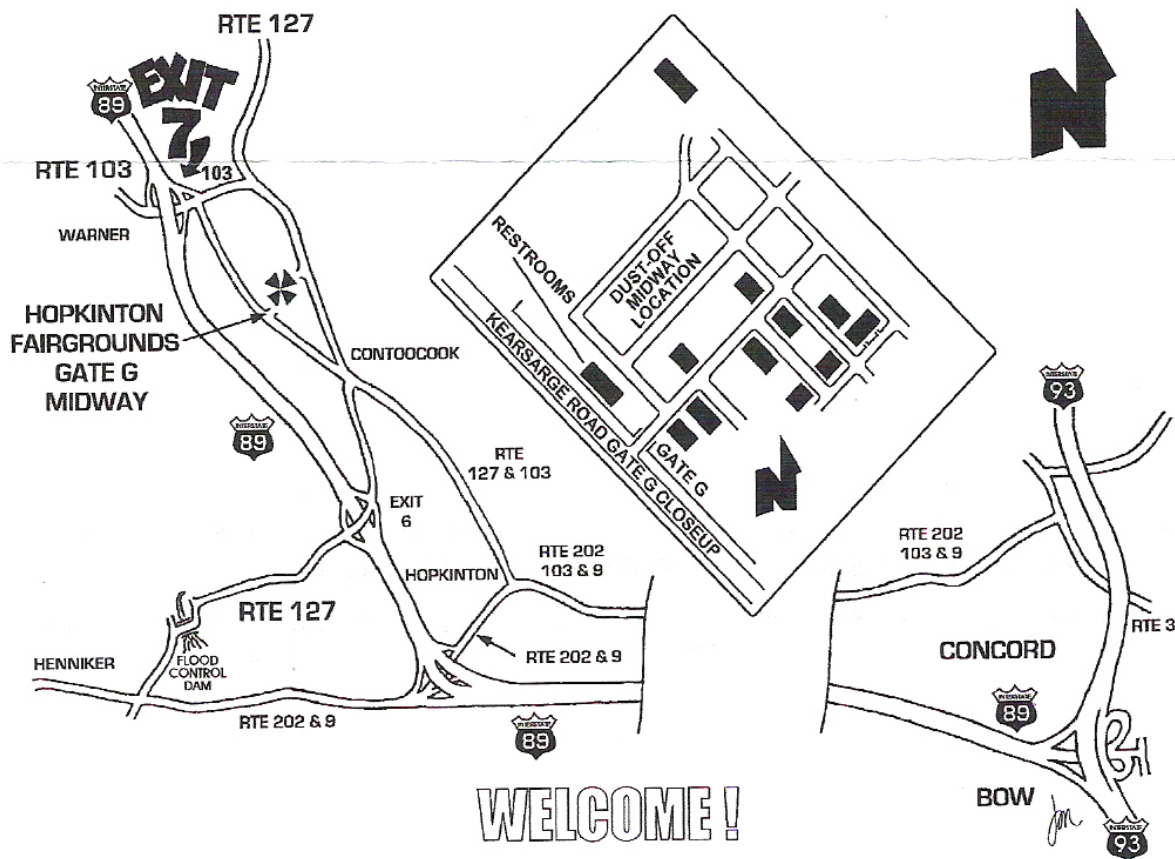

Maps for the Spring Dustoff “Rendezvous”

General Location of the rest area off of Rte128/95 North
(see next page for detailed map)

Rest Area on Rte 128/95 North, just after the exit for 2A east.

Directions from I-89 to the show

TAKE EXIT 7 TO RTE. 103 EAST. TAKE THE VERY FIRST RIGHT ONTO KEARSARGE RD. & TRAVEL 1½ MILE TO GATE G ON THE LEFT.

Meeting place at rest area near intersection of 2A and 128/95 N