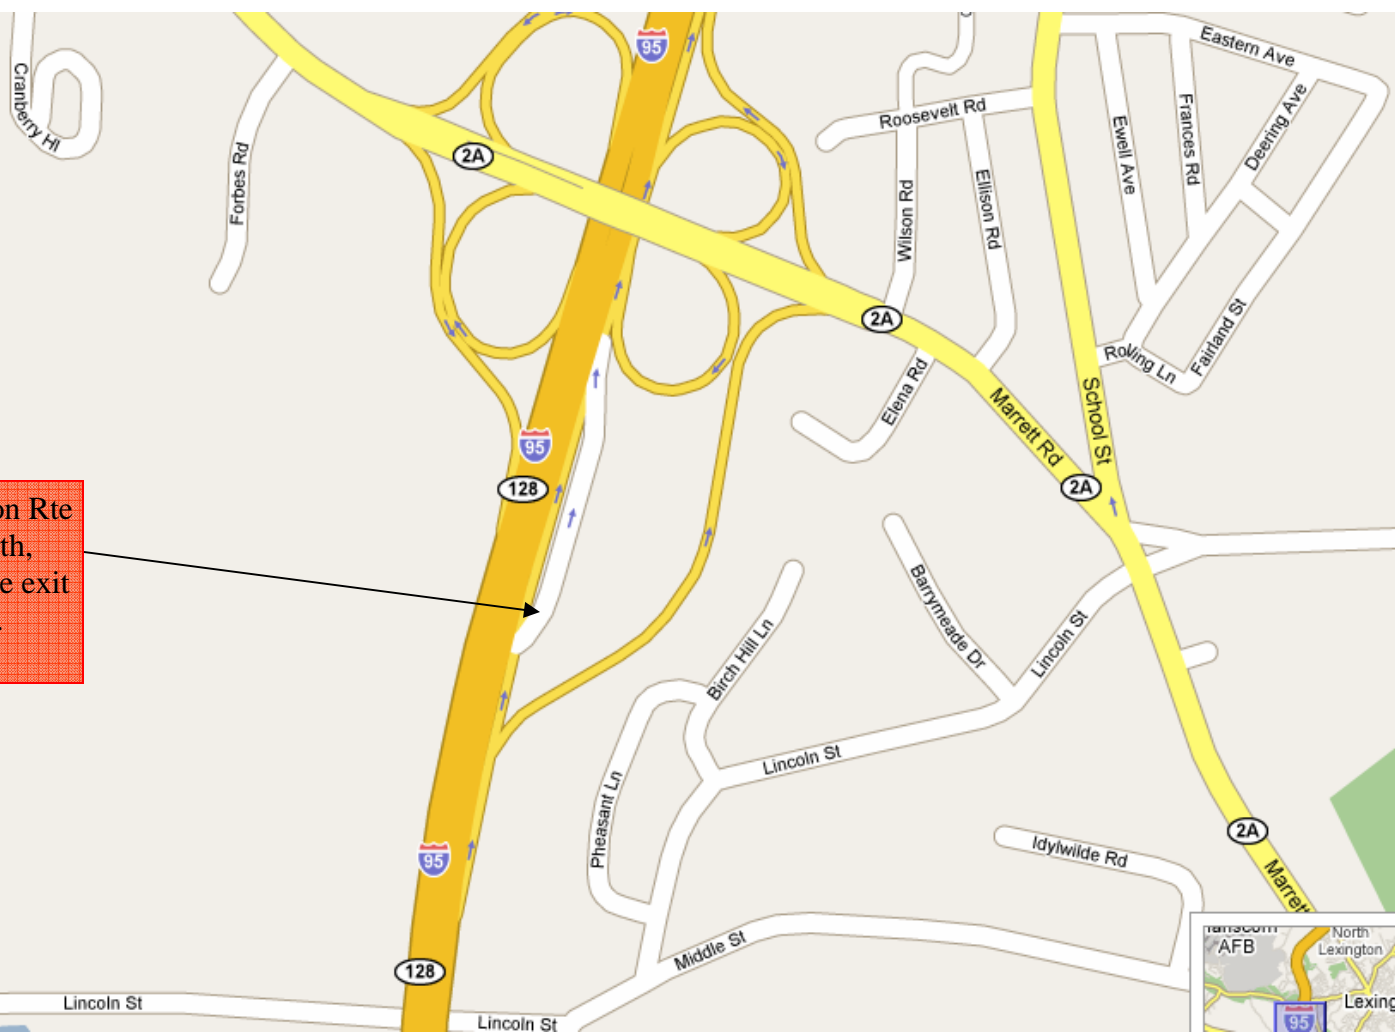

Maps for the Spring Dustoff “Rendezvous”

General Location of the rest area off of Rte128/95 North
(see next page for detailed map)

Rest Area on Rte 128/95 North, just after the exit for 2A east.

Directions from I-89 to the show

TAKE EXIT 7 TO RTE. 103 EAST. TAKE THE VERY FIRST RIGHT ONTO KEARSARGE RD. & TRAVEL 1½ MILE TO GATE G ON THE LEFT.

Meeting place at rest area near intersection of 2A and 128/95 N